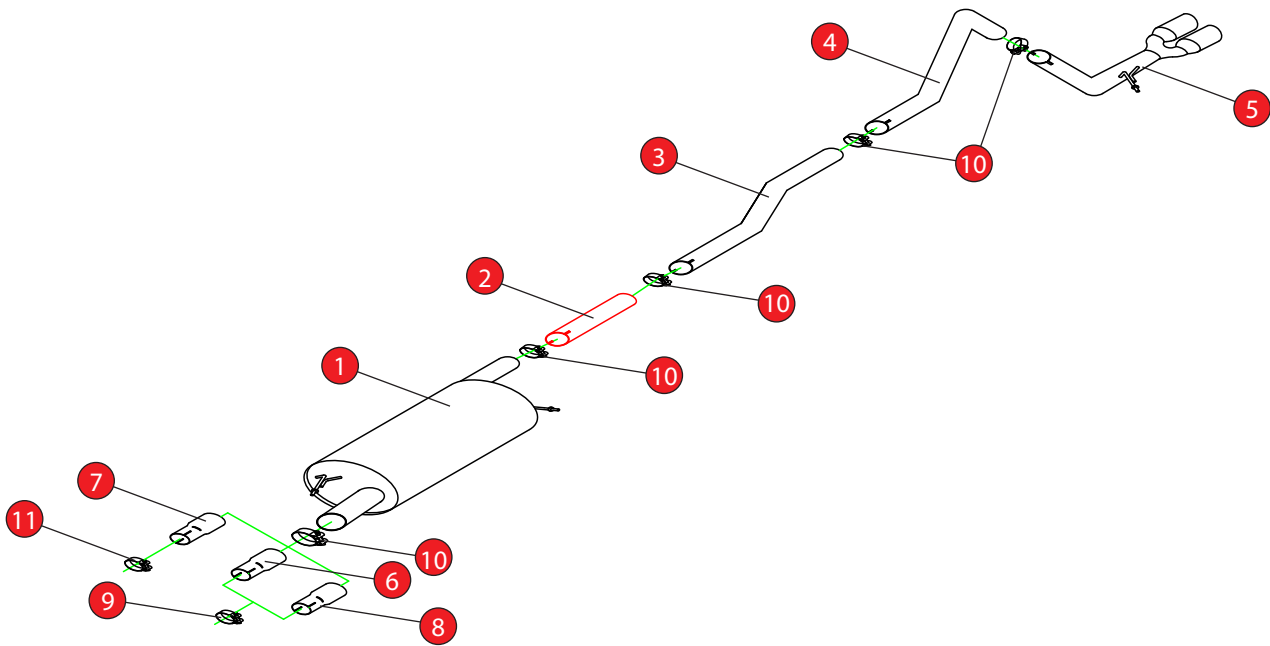

Case 9

CAR	VW Transporter T5 / T6	PART NO.	SVW047
YEAR	VARIES	FIT KITS	205FK
NOTES	VARIES	FEATURES	N/A

Scorpion Exhaust Cat-back system Monaco

fits to:

VW Transporter T5 SWB & LWB, 2WD & 4Motion 2.5 TDi (130ps & 174ps) 03-09
 VW Transporter T5 SWB & LWB, 2WD & 4Motion 2.0 (84ps & 102ps) 10-15
 VW Transporter T5 SWB & LWB, 2WD & 4Motion 2.0 (140ps) 10-15

Scorpion Exhaust Particulate Filter-back Monaco

fits to:

VW Transporter T5 SWB & LWB, 2WD & 4Motion 2.0 BiTDi (180ps) 10-15
 VW Transporter T6 SWB & LWB, 2WD & 4Motion 2.0 BiTDi (204ps) 15-Current

Parts in this kit

1x 698VW
 1x 707VW
 1x 776VW
 1x 777VW
 1x 702VW49
 1x AD03
 1x AD04
 1x AD98
 1x Z016.10004
 5x Z016.10063
 1x Z016.10004

CAR	VW Transporter T5 / T6	PART NO.	SVW047
YEAR	VARIES	FIT KITS	205FK
NOTES	Where not supplied use original fittings. Only use Item 2 when fitting Scorpion exhaust to a long wheel base model.	FEATURES	Pipe diameter:- 70mm , 2 3/4"

NO.	PART NO.	DESCRIPTION	QTY
1	698VW	Resonated Centre Section	1
2	707VW	Link Pipe (Only use when fitting Scorpion exhaust to long wheel base models)	1
3	776VW	Centre Pipe	1
4	777VW	Link Pipe	1
5	702VW49	Tail Pipe With Monaco Trims	1
Fit Kit			
6	AD03	Adaptor	1
7	AD04	Adaptor (Use when fitting to 1.9 engine vehicles only.)	1
8	AD98	Adaptor (Use when fitting to T6 model)	1
9	Z016.10064	63 - 68mm Clamp	1
10	Z016.10063	72mm H/D Clamp	5
11	Z016.10004	55 - 59mm Clamp	1